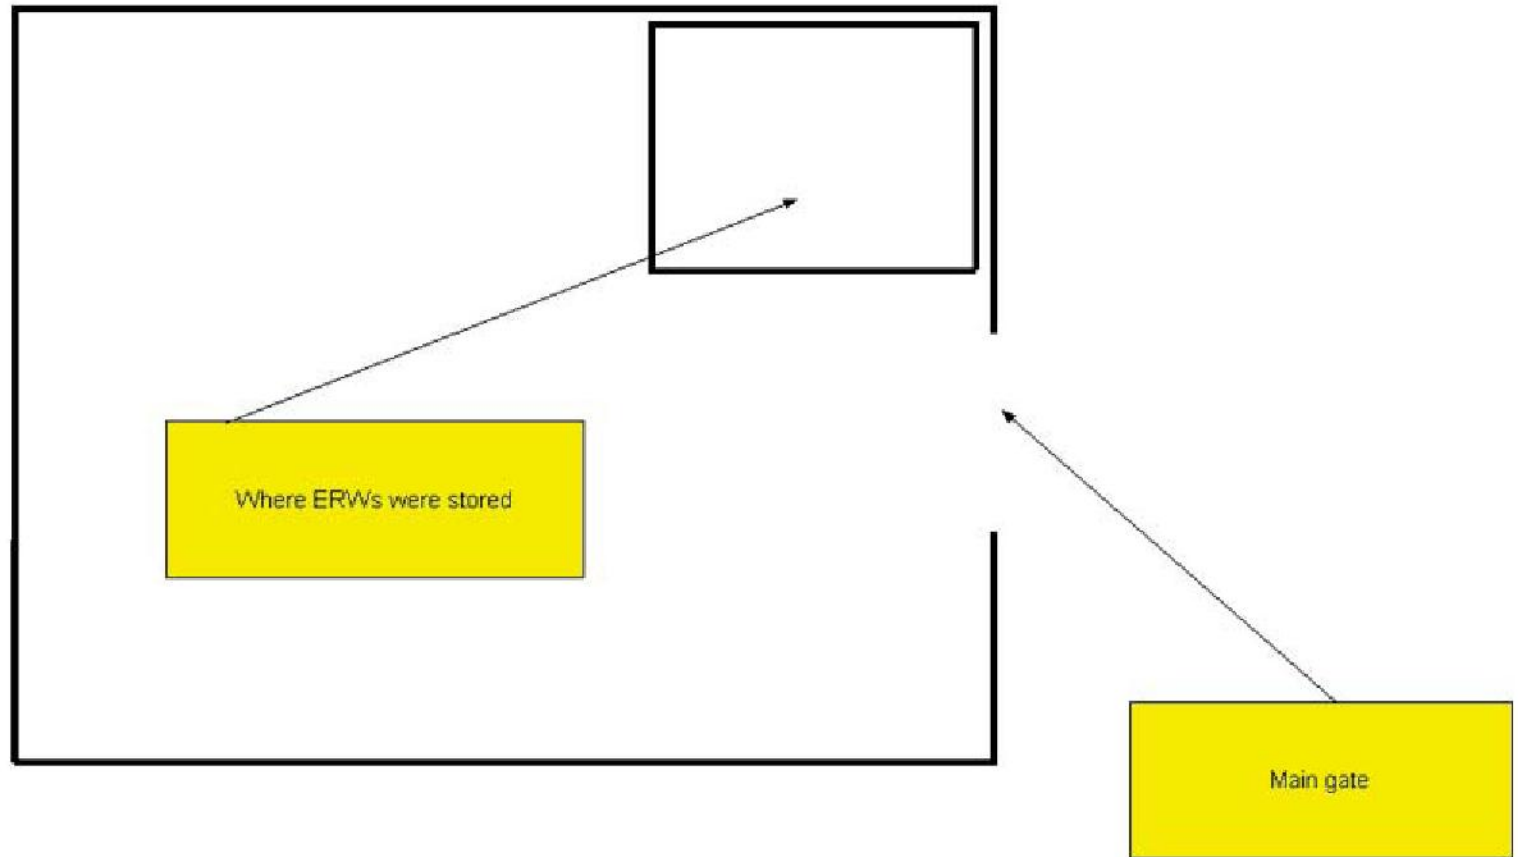

Not To Scale