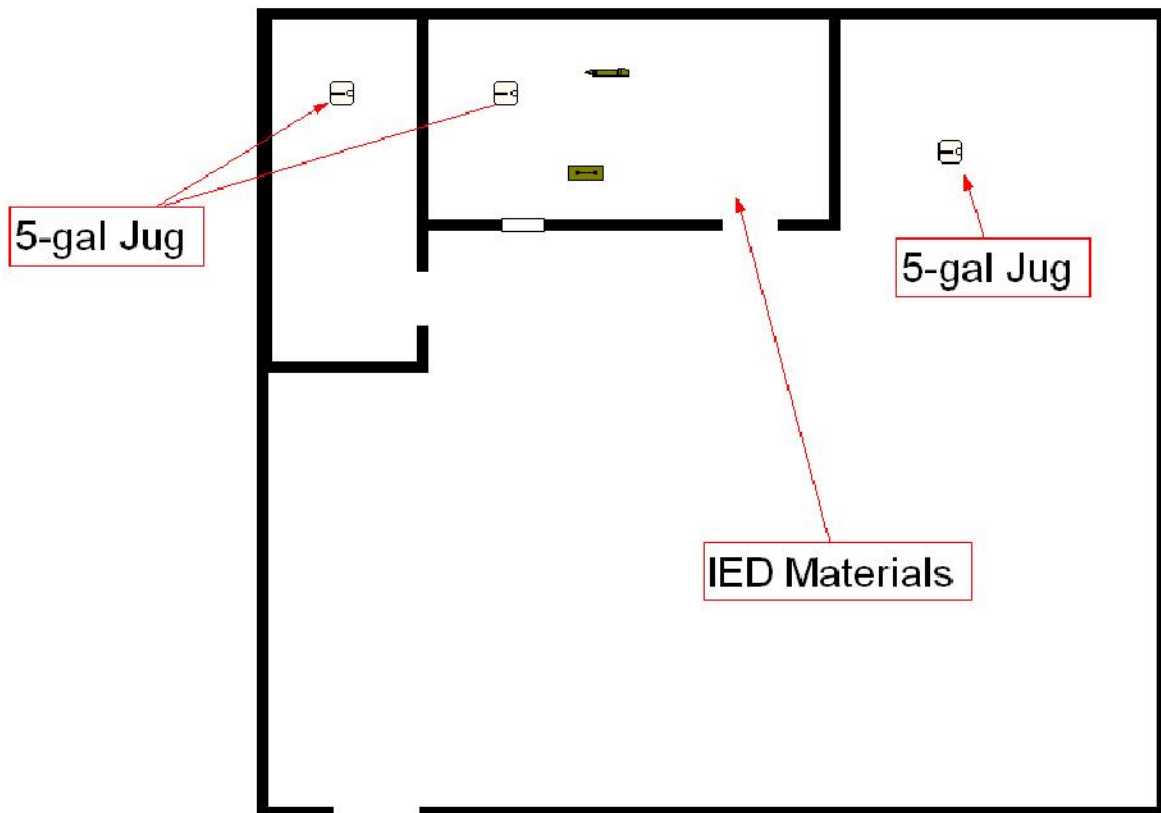

Not To Scale

5-gal Jug

5-gal Jug

IED Materials

ICP